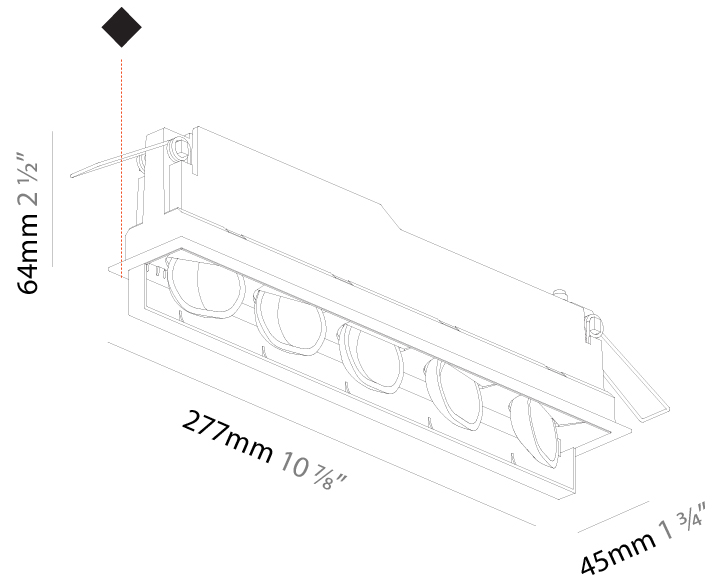

MAGIQ WALLWASH RECESSED

A35154- : A35154-35K-01-02

base number

1. To build a product code in our configurator select the specify button on the base model # product page
2. To build a manual product code on this datasheet choose from the options listed below in blue font and add the suffix to the base model #

GENERAL

Series: Magiq
Subseries: Magiq Wallwash
Partner: Prolicht
Division: Architectural
Installation: Recessed
Product Type: Wallwash
Mounting Location: Ceiling
Light Distribution: Asymmetric

PHYSICAL

Shape: Rectangle
Length (mm): 277
Length (in): 10 7/8
Width (mm): 45
Width (in): 1 3/4
Height (mm): 64
Height (in): 2 1/2
Min. Recessing Depth (mm): 100
Min. Recessing Depth (in): 3 15/16
Fixture Material: Aluminum Die Cast
Cut-out Measurements: 270mm / 10 5/8" x 38mm / 1 1/2"

ELECTRICAL

Lamp Type: LED (Zhaga Standard)
Input Wattage (W): 31.4
Dimming: Tri-Mode (Non-Dimming and Phase Dimming (120Vac only) and 0-10V Dimming)
Driver Included: No
Driver Location: Remote
Driver Type: Constant Current - Universal
Driver Class: Class 2
Input Voltage (V): 120 - 277
Constant Current (MA): 500

LED

Number of LEDs: 5
Color Temperature (°K): 3500
Max. Delivered Lumen (lm): 2145
Nominal Lumen (lm): 2145
CRI: >90 CRI
Efficiency (%): 82.3
Lamp Life (hrs): 50000

OPTICAL

RATINGS AND CERTIFICATIONS

Certified By: CSA Certified to UL and CSA Standards
IP rating: IP20

100mm
3 15/16"

5 - 30 mm
3/16" - 1 3/16"

270mm x 38mm
10 5/8" x 1 1/2"