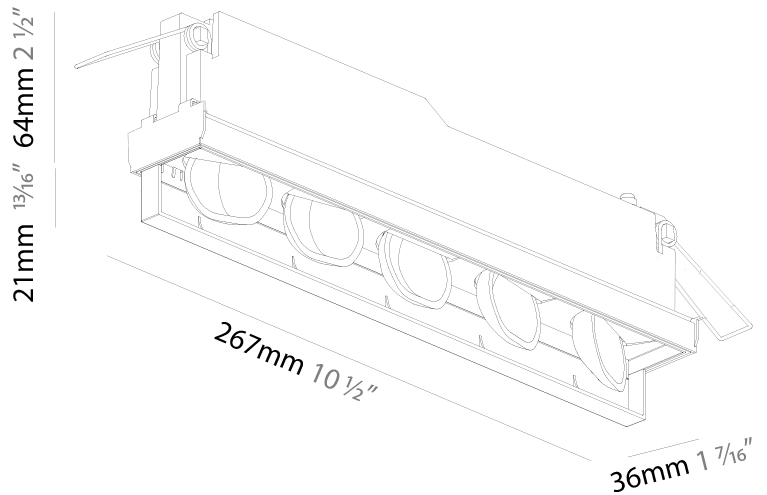

Shape: Rectangle
 Length (mm): 267
 Length (in): 10 1/2
 Width (mm): 36
 Width (in): 1 7/16
 Height (mm): 64
 Height (in): 2 1/2
 Ceiling Thickness (mm): 12.5
 Ceiling Thickness (in): 1/2
 Min. Recessing Depth (mm): 100
 Min. Recessing Depth (in): 3 15/16
 Weight (kg): .943
 Weight (lbs): 2.08
 Fixture Material: Aluminum Die Cast
 Cut-out Measurements: 273mm / 10 3/4" x 42mm / 1 5/8"

Certified By: CSA Certified to UL and CSA Standards
 IP rating: IP20

100mm
3 15/16"

12 1/2 mm
1/2"

270mm x 38mm
10 5/8" x 1 1/2"

PROJECT	
TYPE	
SPECIFIER	
QUANTITY	
DATE	

MAGIQ WALLWASH TRIMLESS

A35139- : A35139-40K-02